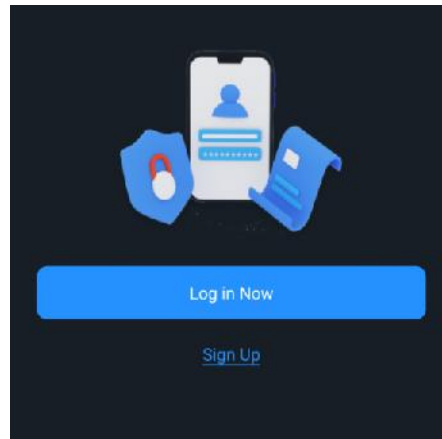

PROMENADE ROOF DECK LIVE STREAM MANUAL

MOBILE VIEWING.

STEP 1. Download the DMSS Application at google playstore

STEP 2. After the download, open the application and click “*Sign Up*”

STEP 3. Register an account by selecting your Country/Region and input your email address and password. After filling all the information needed, click the check box button at the bottom of the form then click “**Get verification Code**”.

STEP 4. Get the verification code on your email and input it on the form then click confirm.

STEP 5. After Registration the systems automatically log-in your account. For manual log-in, click **“Log in Now”**. Input your account Email and Password then click **“Log in”**.