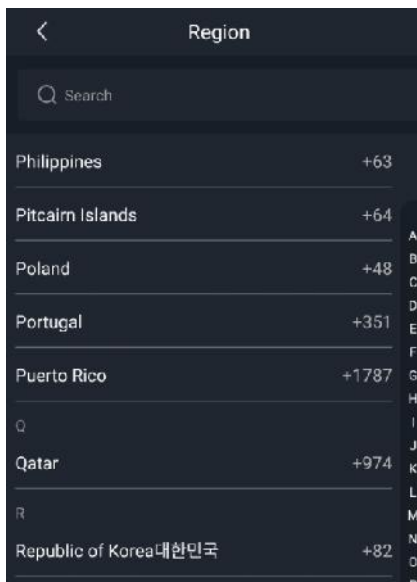

PROMENADE ROOF DECK LIVE STREAM MANUAL

MOBILE VIEWING.

STEP 1. Download the DMSS Application at google playstore

STEP 2. After the download, open the application and click “*Sign Up*”

STEP 3. Register an account by selecting your Country/Region and input your email address and password. After filling all the information needed, click the check box button at the bottom of the form then click “**Get verification Code**”.