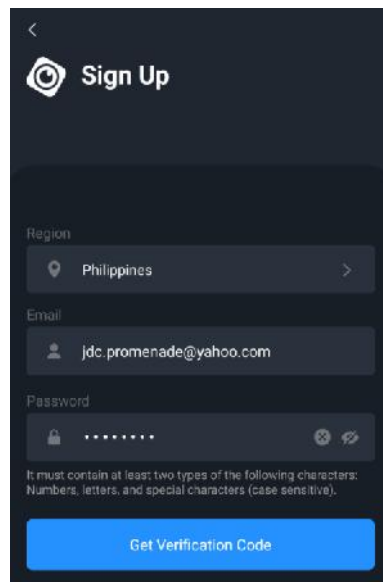

PROMENADE ROOF DECK LIVE STREAM MANUAL

MOBILE VIEWING.

STEP 1. Download the DMSS Application at google playstore

STEP 2. After the download, open the application and click “*Sign Up*”

STEP 3. Register an account by selecting your Country/Region and input your email address and password. After filling all the information needed, click the check box button at the bottom of the form then click “**Get verification Code**”.

STEP 4. Get the verification code on your email and input it on the form then click confirm.

STEP 5. After Registration the systems automatically log-in your account. For manual log-in, click **“Log in Now”**. Input your account Email and Password then click **“Log in”**.