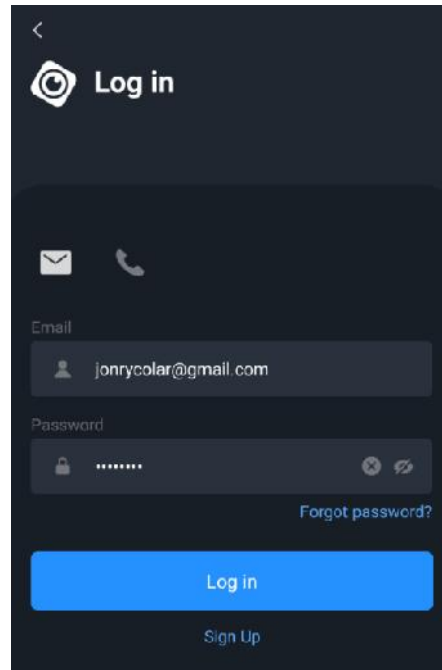

PROMENADE ROOF DECK LIVE STREAM MANUAL

MOBILE VIEWING.

STEP 1. Download the DMSS Application at google playstore

STEP 2. After the download, open the application and click “*Sign Up*”

STEP 3. Register an account by selecting your Country/Region and input your email address and password. After filling all the information needed, click the check box button at the bottom of the form then click “**Get verification Code**”.

STEP 4. Get the verification code on your email and input it on the form then click confirm.

STEP 5. After Registration the systems automatically log-in your account. For manual log-in, click **“Log in Now”**. Input your account Email and Password then click **“Log in”**.