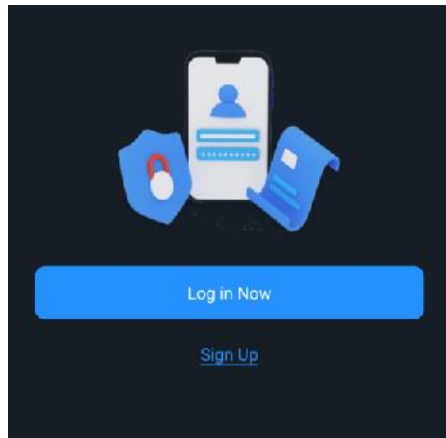

PROMENADE ROOF DECK LIVE STREAM MANUAL

MOBILE VIEWING.

STEP 1. Download the DMSS Application at google playstore

STEP 2. After the download, open the application and click “*Sign Up*”

STEP 3. Register an account by selecting your Country/Region and input your email address and password. After filling all the information needed, click the check box button at the bottom of the form then click “**Get verification Code**”.

STEP 4. Get the verification code on your email and input it on the form then click confirm.

STEP 5. After Registration the systems automatically log-in your account. For manual log-in, click **“Log in Now”**. Input your account Email and Password then click **“Log in”**.